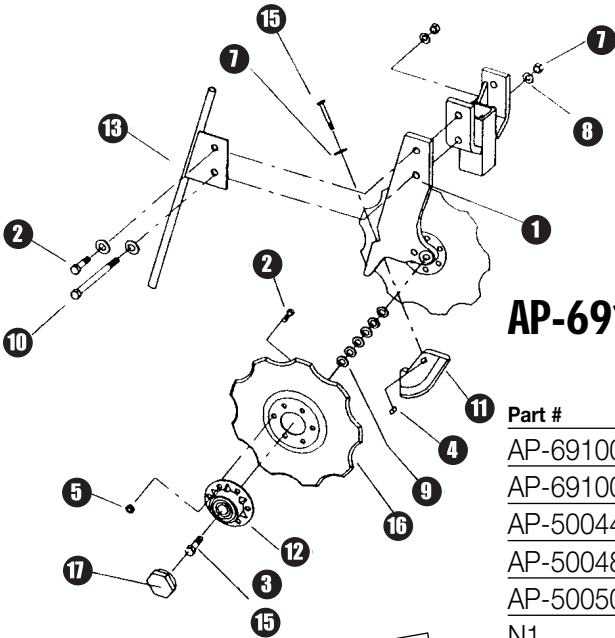

# Non-Current Planter/Fertilizer Replacement Parts

## AP-241095 – Acra Sweep

Part #	Qty Req	Description
AP-241090	1	15" Acra Sweep lower plates ①
AP-241092	1	Assembly, universal mounting stem ②
AP-241094	1	15" Acra Sweep upper plates ③

**OBSOLETE and OUT OF SERVICE**  
No parts available

## AP-691000 / AP-691001 – Acra Place (RH & LH)

Part #	Qty Req	Description
AP-691007	1	Stem, disc mount RH ①
AP-691008	1	Stem, disc mount LH ①
AP-500448	12	5/16" x 5/8" button head cap screw (not shown)
AP-500489	2	1/2" x 3/4" NC HHCS ②
AP-500501	1	5/8" x 1-1/2" NC RH HHCS ③
N1	1	1/4" NC square nut ④
AP-500582	12	5/16" NC top lock nut ⑤
N4	2	1/2" NC full finish hex nut ⑥
AP-500620	1	1/2" diameter flat washer ⑦
LW4	2	1/2" diameter lock washer ⑧
Shim	16	5/8" x 1-1/4" 15ga machine bushing ⑨
AP-500655	2	5/16" x 3/4" spiro pin (not shown)
AP-501026	1	1/2" x 7" HHCS ⑩
AP-691015	2	10-1/2" AP disc less stem
AP-691042	1	Acra Place insert 1992 ⑪
AP-691030	2	Acra Place bearing assembly ⑫
AP-691036	1	Weld, fertilizer tube ⑬
AP-510560	1	1/4" x 2-1/2" HHCS ⑭
AP-510563	1	5/8" x 1-5/8" NC LH HHCS ⑮
AP-691009	2	10-1/2" 9-notch disc, painted ⑯
AP-691044	2	Hub cap aluminum ⑰