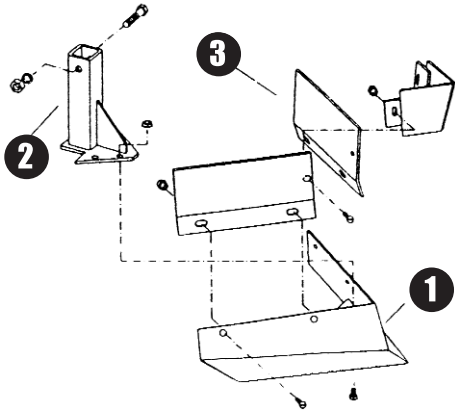

## AP-241095 – Acra Sweep

Part #	Qty Req	Description
AP-241090	1	15" Acra Sweep lower plates ①
AP-241092	1	Assembly, universal mounting stem ②
AP-241094	1	15" Acra Sweep upper plates ③

**OBSOLETE and OUT OF SERVICE**  
No parts available

## AP-691000 / AP-691001 – Acra Place (RH & LH)

Part #	Qty Req	Description
AP-691007	1	Stem, disc mount RH ①
AP-691008	1	Stem, disc mount LH ①
AP-500448	12	5/16" x 5/8" button head cap screw (not shown)
AP-500489	2	1/2" x 3/4" NC HHCS ②
AP-500501	1	5/8" x 1-1/2" NC RH HHCS ③
N1	1	1/4" NC square nut ④
AP-500582	12	5/16" NC top lock nut ⑤
N4	2	1/2" NC full finish hex nut ⑥
AP-500620	1	1/2" diameter flat washer ⑦
LW4	2	1/2" diameter lock washer ⑧
Shim	16	5/8" x 1-1/4" 15ga machine bushing ⑨
AP-500655	2	5/16" x 3/4" spiro pin (not shown)
AP-501026	1	1/2" x 7" HHCS ⑩
AP-691015	2	10-1/2" AP disc less stem
AP-691042	1	Acra Place insert 1992 ⑪
AP-691030	2	Acra Place bearing assembly ⑫
AP-691036	1	Weld, fertilizer tube ⑬
AP-510560	1	1/4" x 2-1/2" HHCS ⑭
AP-510563	1	5/8" x 1-5/8" NC LH HHCS ⑮
AP-691009	2	10-1/2" 9-notch disc, painted ⑯
AP-691044	2	Hub cap aluminum ⑰